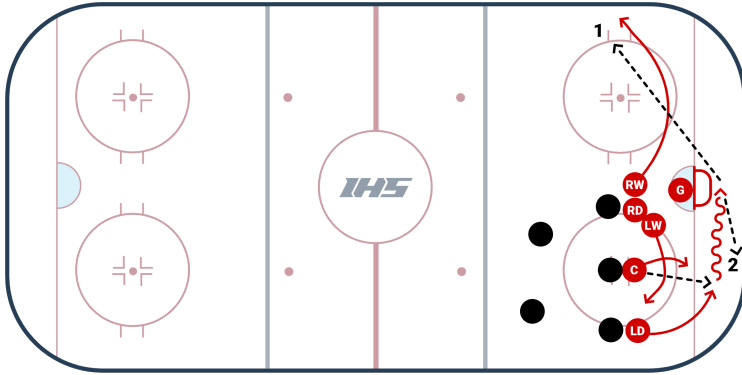

# Wheel Reverse Defensive Zone Face-Off

---

Notes / Coaching Points

---

Description

---

The Wheel Reverse Defensive Zone Face-Off from [Topher Scott](#) is a simple set face-off play that presents the defenceman with multiple options if the puck is won back to him or her. If the center wins the puck back the defenseman against the boards can pick up the puck and wheel behind the net. The far side winger should go to the boards and the center and other winger should make themselves available as an outlet. From there the defense has 3 options:

1. Continue to wheel the puck
2. Pass to the far side winger
3. Reverse the puck back to where the defense came from (either with a pass, chip off the boards, or tight turn)